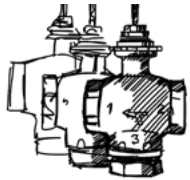

ACTUATORS

VALVES

MVB		MVE		MVF59		MVH			
MVB22 MVB26 MVB28 MVB46	MVB52 MVB56	MVE506 MVE510 MVE515	MVE506S MVE510S MVE515S	MVF59A MVF59AW MVF59C MVF59CW	MVF59AS MVF59AWS MVF59CS MVF59CWS	MVH26 MVH46	MVH36 MVH56	MVH56F MVH3K	MVH56FA MVH56FC
2 - 3 pos. 24V; 230V	prop. 24V	3 pos. & prop. 24V	3 pos. & prop. 24V, short bracket	3 pos. & prop. 24V, spring return Up to DN65	3 pos. & prop. 24V spring return, short bracket	2 - 3 pos. 24V; 230V	Prop. pot. or Vdc-mA 24V	3 pos.& prop. 24V	3 pos. & prop. 24V spring return
450 N		600 N 1500 N	600 N 1500 N	900 N	900 N	1500 N	1500 N	1500 N 3000 N	700 N

PN16 Threaded Valves

Model	Description	DN	MVB	MVE	MVF59	MVH
2TGB.B	2-way threaded for MVB	DN 1/2"	●	-	-	-
3TGB.B	3-way threaded for MVB	DN 1/2"	●	-	-	-
2TGB.F	2-way threaded for MVE.S	DN 1/2"	-	●	●	-
3TGB.F	3-way threaded for MVE.S	DN 1/2"	-	●	●	-
VSB	2-way threaded	DN 3/4" - 2"	●	● with AG52	● with AG63	● with AG62
VMB	3-way threaded	DN 3/4" - 2"	●	● with AG52	● with AG63	● with AG62
VSBP.M	2-way threaded tight close-off	DN 3/4" - 2"	●	-	-	-
VMBP.M	3-way threaded tight close-off	DN 3/4" - 2"	●	-	-	-
2TBB	2-way bronze valve	DN 1/2" - 2"	● *1	● *1	●	●
3TBB	3-way bronze valve	DN 1/2" - 2"	● *1	● *1	●	●